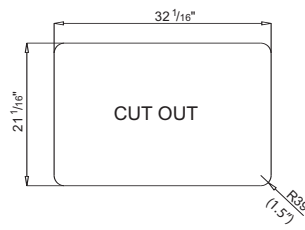

USA D

Composite 2.0 Bowl

Self Rimming or Undermount

AS-US2D

Features

- Part-drilled 1^{3/8}" faucet hole(s)
- Heat Resistant to 536°F
- Main Bowl depth 10" and Second Bowl depth 8"
- Extreme Impact Stain, Cut and Chip Resistant
- Self Rimming and Undermountable