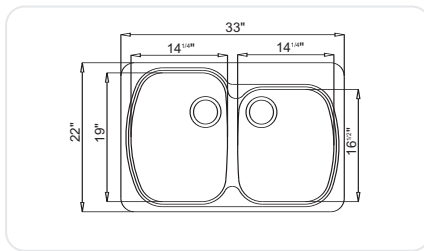

USA D

Composite 2.0 Bowl

Self Rimming or Undermount

AS-US2D

Features

- Part-drilled 1^{3/8}" faucet hole(s)
- Heat Resistant to 536°F
- Main Bowl depth 10" and Second Bowl depth 8"
- Extreme Impact Stain, Cut and Chip Resistant
- Self Rimming and Undermountable